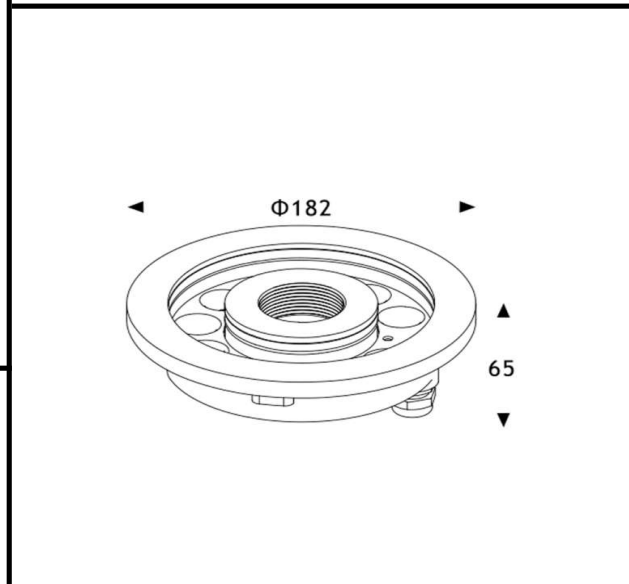

Sovitron Interior Pvt.Ltd.

Model Name	EDGE-4092 / DL-OBL-4092-18
Description	UNDER WATER LIGHT (DONUT)

Technical description	Image
-----------------------	-------

Dimension	Dia=182mm H=65mm
Frame	Aluminum die cast
Color Tempertaure	5700K
Power	18W
Total Luminous Flux	1170 lm
Efficacy	65 lm/W
IP rating	68
Color Rendering	≥80
Mounting	Recessed
Optics	Clear glass
Dimming	NON-Dimmable
Operating Voltage	DC24V
Standard Lifetime	L70 minimum at 50,000 burning hours

Dimension diagram

Remarks:-

Address: Plot #7 Saroorpur-Nangla Industrial Area,Ballabgarh-Sohna Road,Faridabad-121005
Email: info@sovitron.com